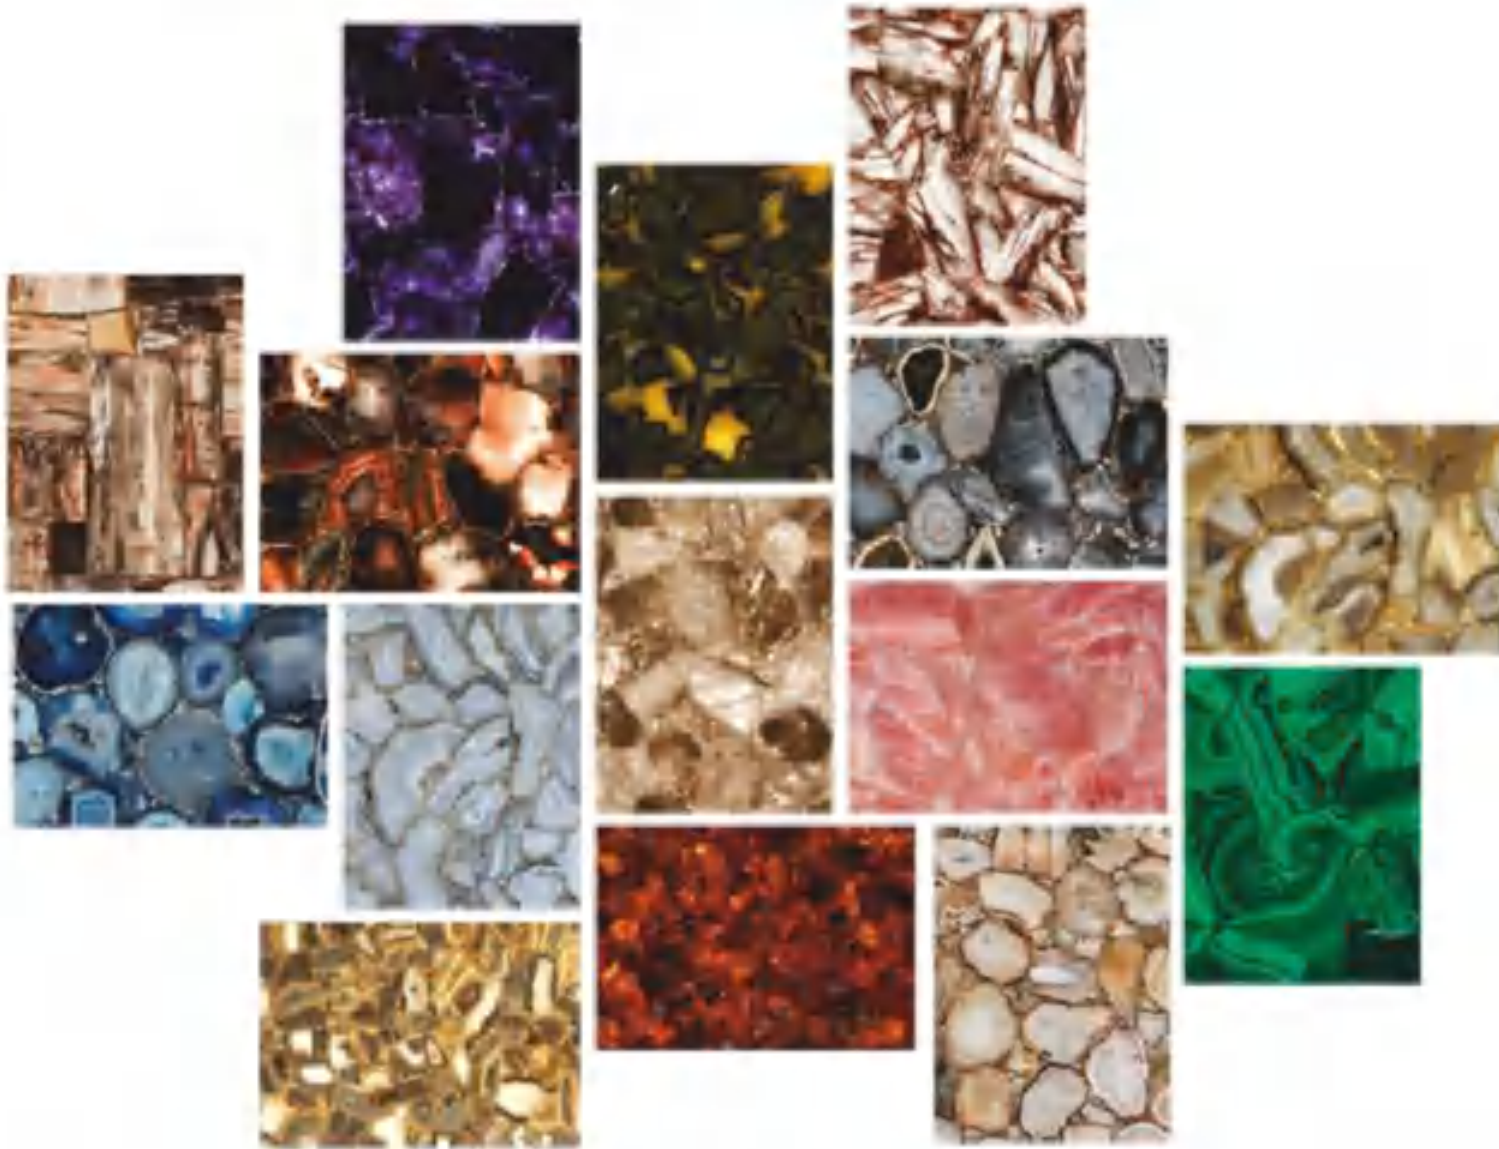

# SEMIPRECIOUS COLLECTION

CALCITE BLUE

GREEN FLUORITE

BLACK OBSIDIAN  
WITH SILVER

RED CARNALIN

SEPTARIAN  
YELLOW

JASPER SHELLFINT

MOCKITE JASPER

RED JASPER

GREEN JASPER

[www.preciousgemsurfaces.com](http://www.preciousgemsurfaces.com)

[@preciousgemsurfaces](https://www.instagram.com/preciousgemsurfaces)

AMAZONITE

ANGEL JASPER

POLYCHROME  
JASPER

BLACK OBSIDIAN  
WITH GOLD

JAMAICAN JASPER

[www.preciousgemsurfaces.com](http://www.preciousgemsurfaces.com)

[@preciousgemsurfaces](https://www.instagram.com/preciousgemsurfaces)

# PETRIFIED WOOD COLLECTION

BEIGE PETRIFIED  
WOOD RETRO

BROWN PETRIFIED  
WOOD RETRO

BLACK PETRIFIED  
WOOD RETRO

BROWN PETRIFIED  
WOOD ROUND

WHITE PETRIFIED  
WOOD

PETRIFIED WOOD  
ROUND